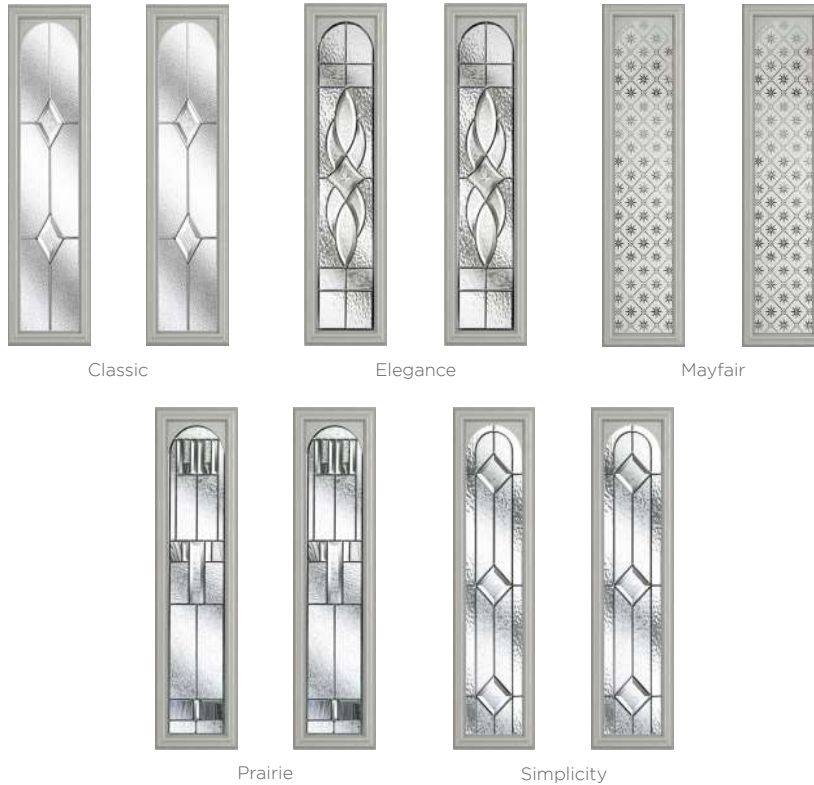

An Elegant Twist

Similar to the Whitmore but with an elegant twist, the Elmhurst offers a softer look with curved arch glazing.

5 Decorative Glass Options

Elmhurst
Colour - Agate Grey
Glass - Prairie

Learn more about these styles at compdoor.co.uk