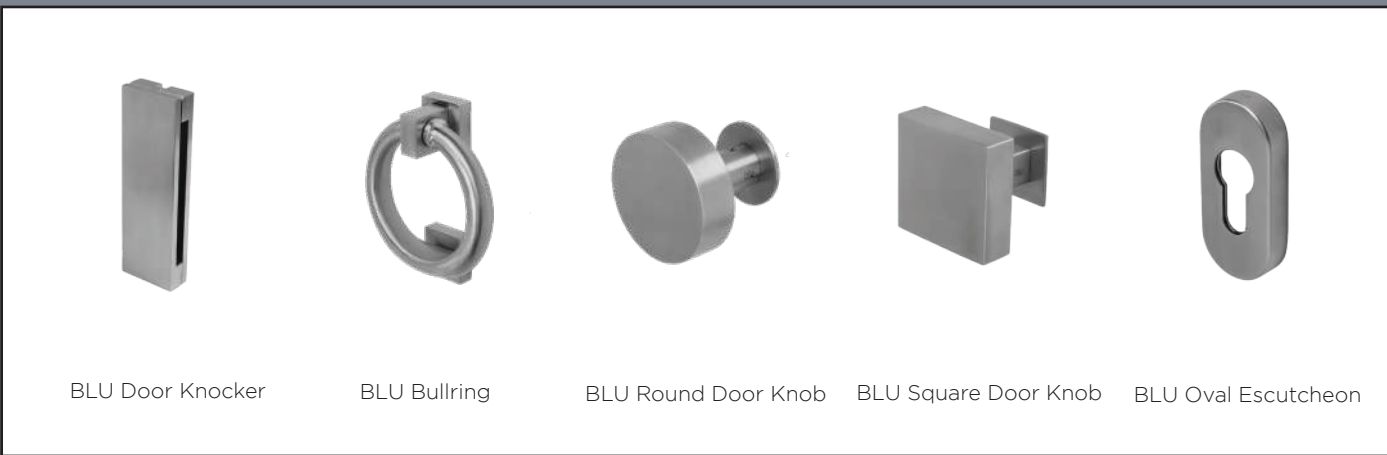

The BLU range of suited hardware is made from 316 marine grade stainless steel, compared to the industry-standard of 304, giving it the best long-term resistance to corrosion in coastal locations, supported by a 'best in class' lifetime guarantee.

316 Stainless Steel

BLU Handle on Rose

BLU Handle on Backplate

BLU Letterplate

BLU Rectangular Bar Handle
400 / 900 / 1800mm lengths

BLU Round Bar Handle
400 / 900 / 1800mm lengths

BLU Door Knocker

BLU Bullring