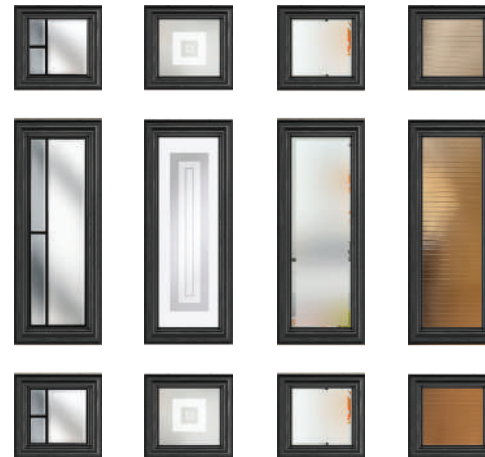

Strength in Style

Our York door pairs perfectly with classic or modern door furniture, such as traditional or bar handles.

4 Decorative Glass Options

Aurora   Greenwich   Kensington   Masterline