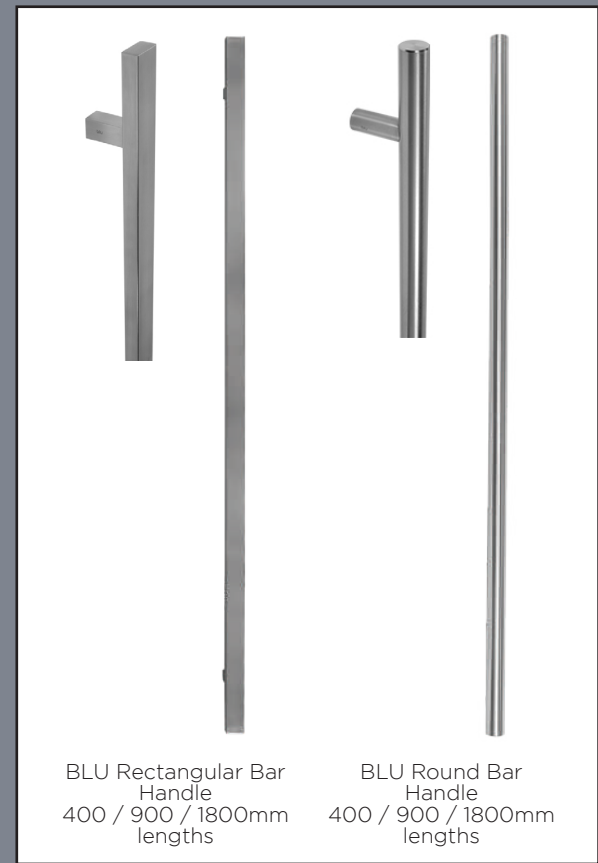

316 Stainless Steel

BLU Handle on Rose

BLU Handle on Backplate

BLU Letterplate

BLU Rectangular Bar Handle
400 / 900 / 1800mm lengths

BLU Round Bar Handle
400 / 900 / 1800mm lengths

BLU Door Knocker

BLU Bullring