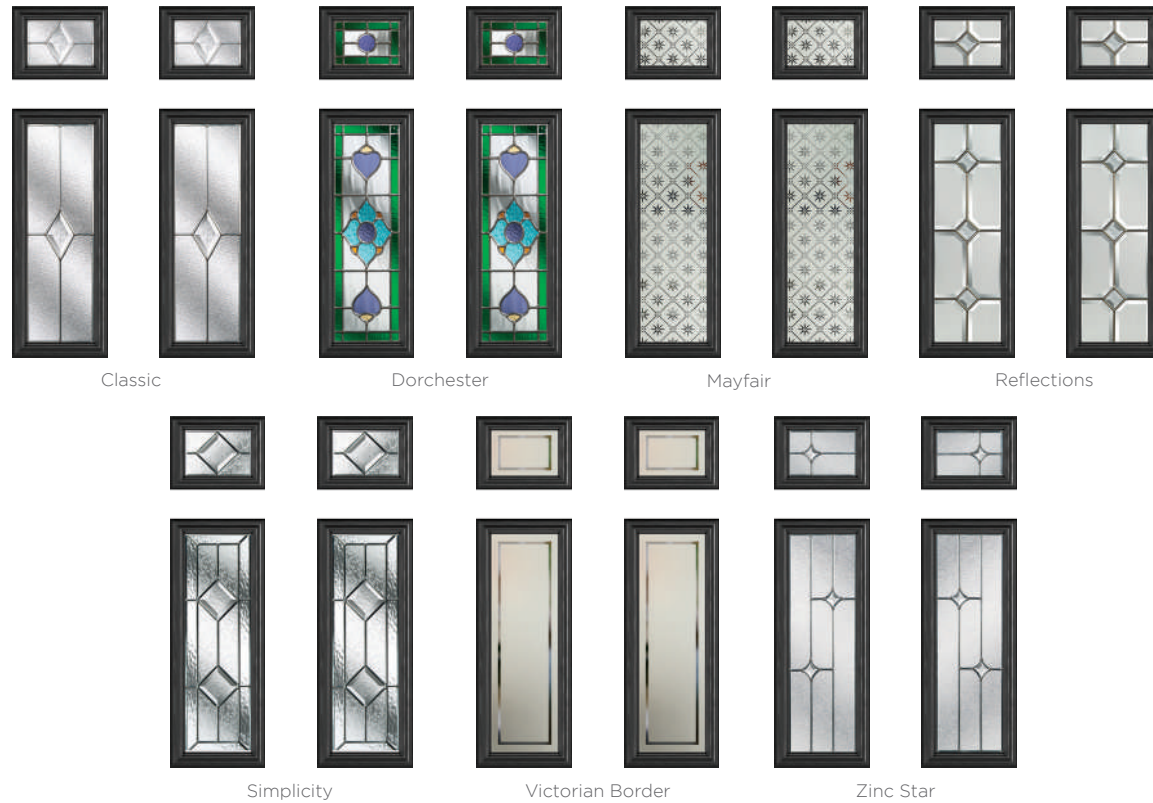

10 Decorative Glass Options

Classic

Crystal Flowers

Dorchester

Greenwich

Linear

Mayfair

Reflections

Simplicity

Victorian Border

Zinc Star

Middleton 2
Colour - Chartwell Green
Glass - Greenwich

Learn more about these styles at compdoor.co.uk

Classical Elegance

Following in the Middleton theme, this door gives the option of letting in more light with the inclusion of 4 glazing panels.

7 Decorative Glass Options

Classic

Dorchester

Mayfair

Reflections

Simplicity

Victorian Border

Zinc Star