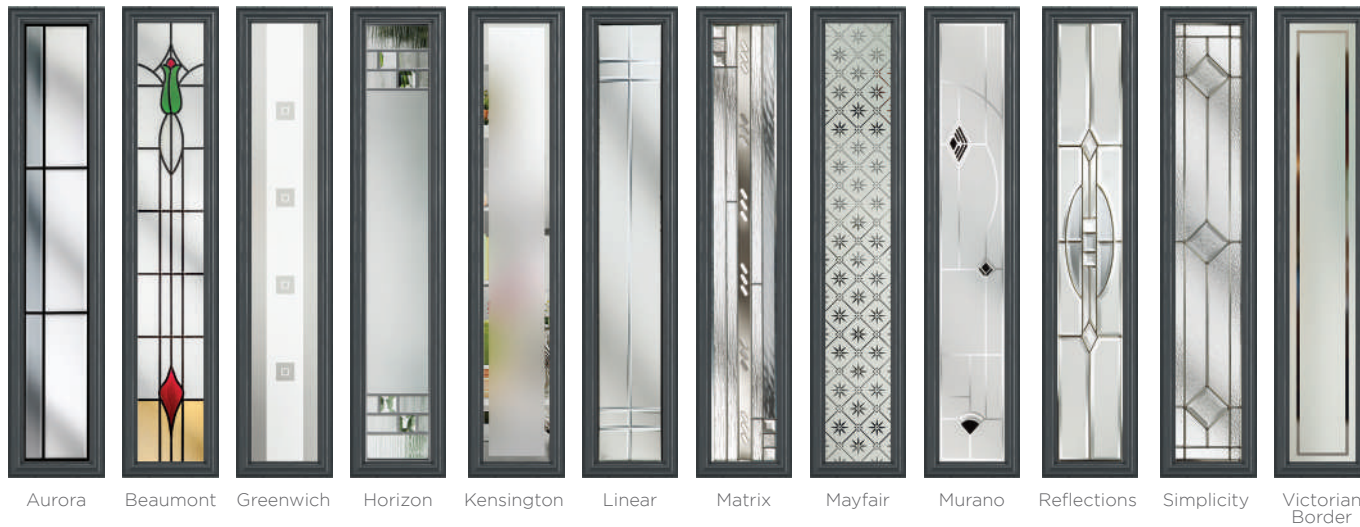

Contemporary Look

This highly-desirable contemporary door style works well with either our standard range of handles or upgrade to our range of stainless-steel bar handles.

12 Decorative Glass Options

Abercorn
Colour - Anthracite Grey
Glass - Matrix