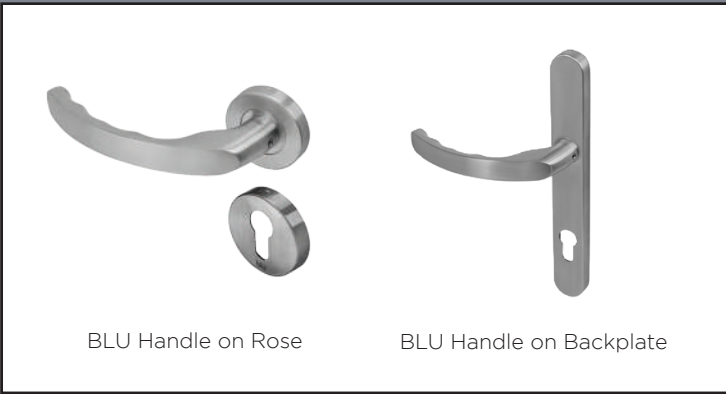

Coastal BLU

Our Coastal range of handle, knocker and letterplate upgrades have been designed for enhanced performance and durability and are arguably the best quality on the market.

The BLU range of suited hardware is made from 316 marine grade stainless steel, compared to the industry-standard of 304, giving it the best long-term resistance to corrosion in coastal locations, supported by a 'best in class' lifetime guarantee.