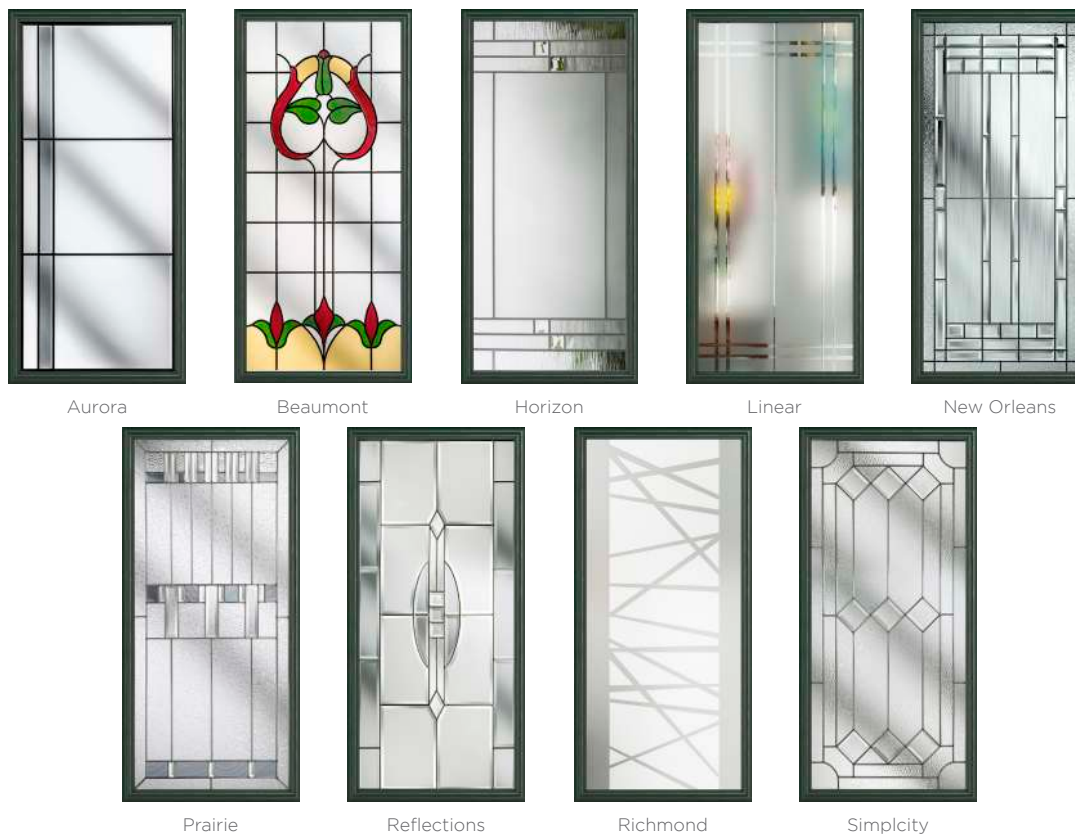

Beautifully Bright

The Walcot door offers a large and bright glazing panel, similar to the Hatton but giving space to include accessories such as a letterbox.

9 Decorative Glass Options

Aurora

Beaumont

Horizon

Linear

New Orleans

Prairie

Reflections

Richmond

Simplicity

Walcot
Colour - Green
Glass - Simplicity