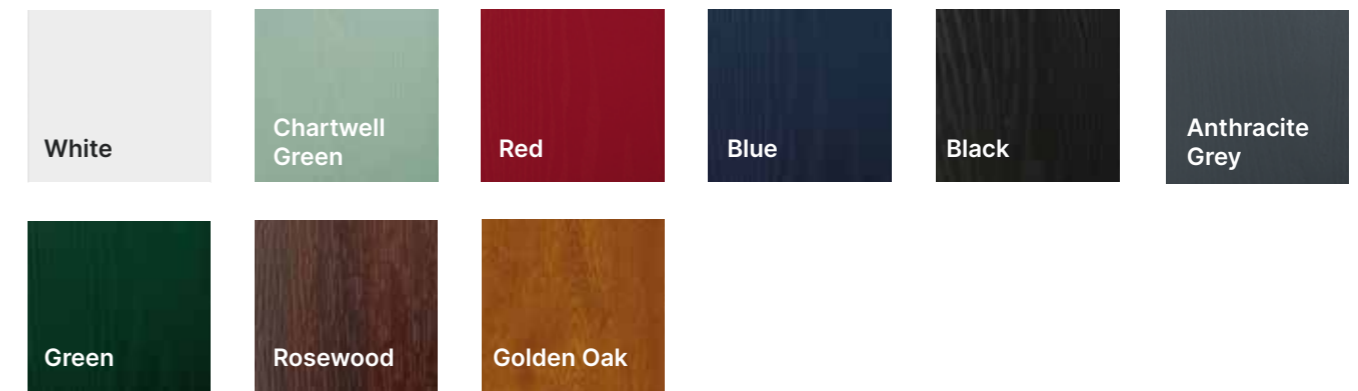

Lytham (White)
Enclosed Mini Blind

Lytham (Azure)
Tate Glazing

Lytham Grid (Anthracite Grey)
Clear Glazing*

Lytham (Green)
Cameo Glazing

GALLERY COLOUR COLLECTION

Our 37 premium colours have been created using state-of-the-art technologies used in the yacht industry.

TRENDING COLOURS

Black Ash/Beck Brown is the best match for Black foiled outer frames.

STANDARD COLOUR COLLECTION

PREMIUM COLOUR COLLECTION

Troon, Muirfield & Muirfield Solid

A traditional 6 panel door with either 2 or 4 small glazing details