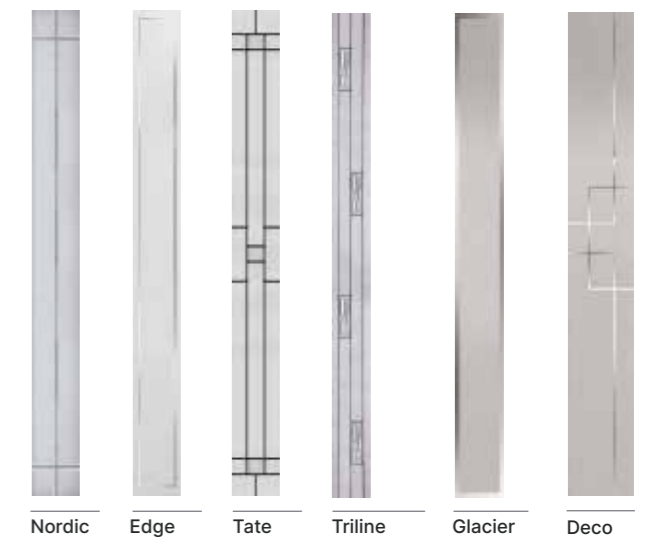

Choose from either the patterned glazing options below or a Pilkington obscured glass design. (Page 37)

Augusta & Augusta Long

Hinge side or central glazing available

Augusta
Shown In Agate Grey with Deco Glazing

Augusta Long
Shown In Anthracite Grey with Glacier Glazing

With its simple slim glazed panel and parallel pull handle, the Augusta has a clean modern style

Augusta Long (Shadow)
Triline Glazing

Augusta (Cotswold)
Majestic Glazing

Available for Augusta

Available for Augusta Long

Choose from either the patterned glazing options or a Pilkington obscured glass design. (Page 37)

Seminole 4

Seminole 4 (Shadow)
Midnight Black Glazing

Seminole 4 (Moonshine)
Cameo Glazing