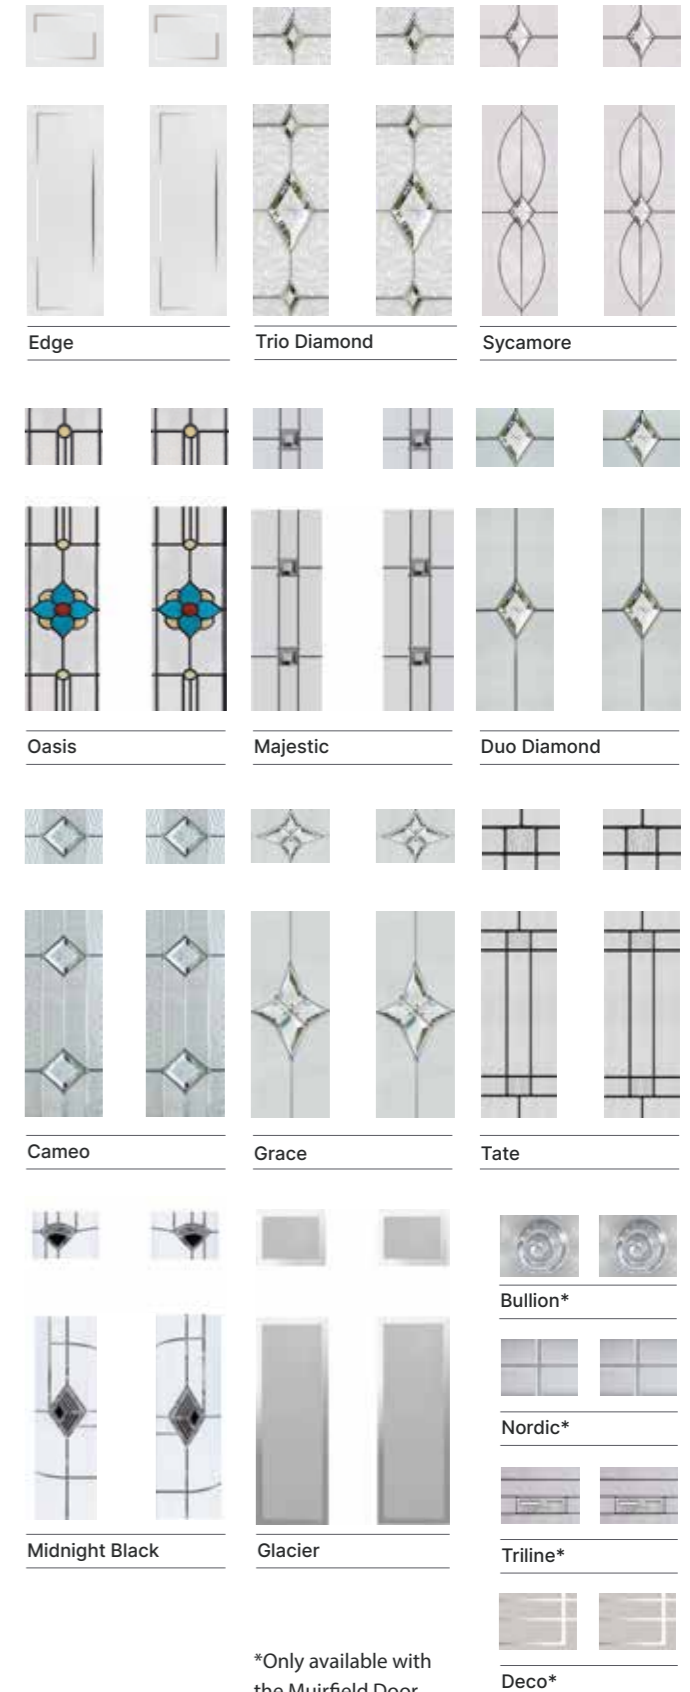

TRENDING COLOURS

Black Ash/Beck Brown is the best match for Black foiled outer frames.

STANDARD COLOUR COLLECTION

PREMIUM COLOUR COLLECTION

Troon, Muirfield & Muirfield Solid

A traditional 6 panel door with either 2 or 4 small glazing details

Choose from either the patterned glazing options or a Pilkington obscured glass design. (Page 37)

*Only available with the Muirfield Door

Farmhouse Belfry & Farmhouse Belfry 3

Farmhouse Belfry

Farmhouse Belfry (White)
Bullion Glazing