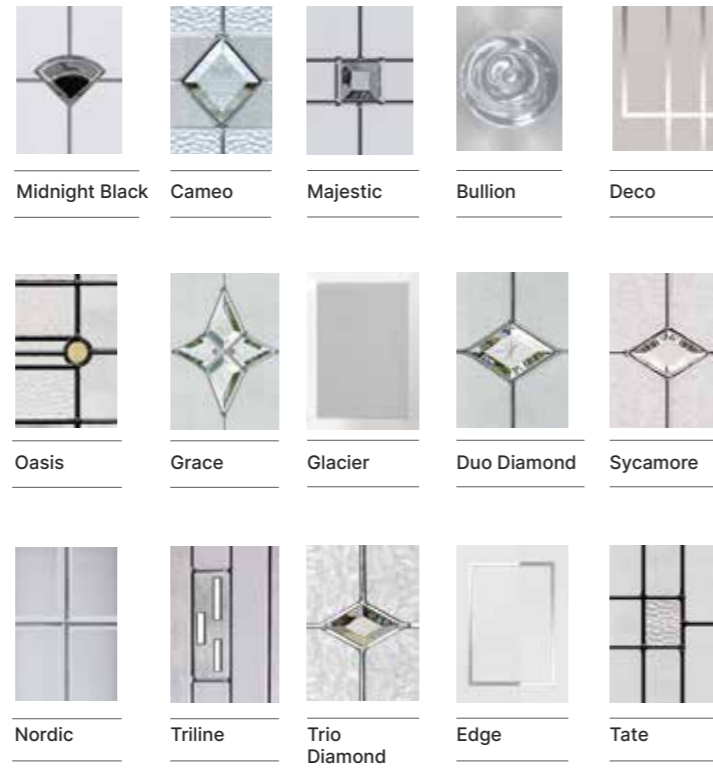

Choose from either the patterned glazing options below or a Pilkington obscured glass design. (Page 37)

Augusta & Augusta Long

Hinge side or central glazing available

Augusta
Shown In Agate Grey with Deco Glazing

Augusta Long
Shown In Anthracite Grey with Glacier Glazing

With its simple slim glazed panel and parallel pull handle, the Augusta has a clean modern style

Augusta Long (Shadow)
Triline Glazing

Augusta (Cotswold)
Majestic Glazing

Available for Augusta

Available for Augusta Long

Choose from either the patterned glazing options or a Pilkington obscured glass design. (Page 37)

Seminole 4

Seminole 4 (Shadow)
Midnight Black Glazing

Seminole 4 (Moonshine)
Cameo Glazing

Choose from either the patterned glazing options or a Pilkington obscured glass design (Page 37)

Seminole 4 (Citrine)
Sycamore Glazing

A mediterranean style with four decorative lites allowing light to stream in without compromising your privacy