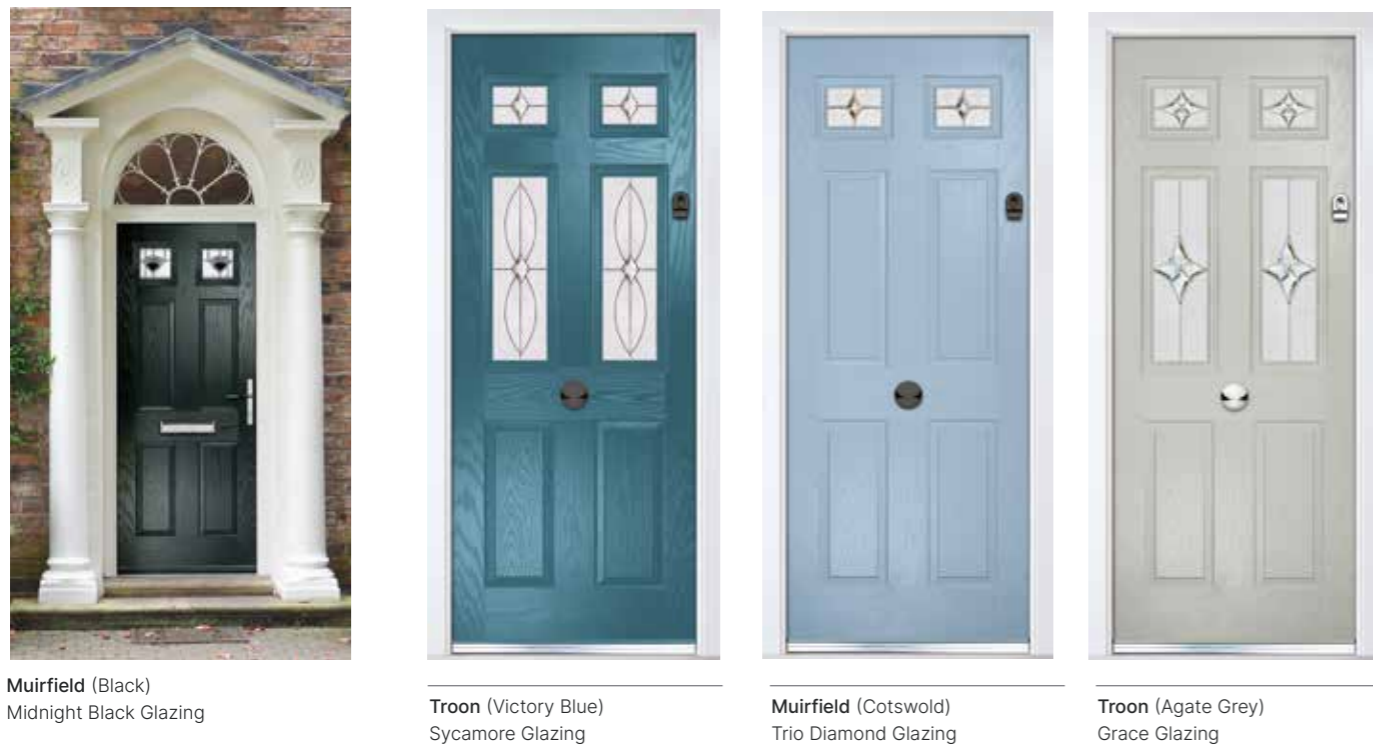

TRENDING COLOURS

Black Ash/Beck Brown is the best match for Black foiled outer frames.

STANDARD COLOUR COLLECTION

PREMIUM COLOUR COLLECTION

Troon, Muirfield & Muirfield Solid

A traditional 6 panel door with either 2 or 4 small glazing details