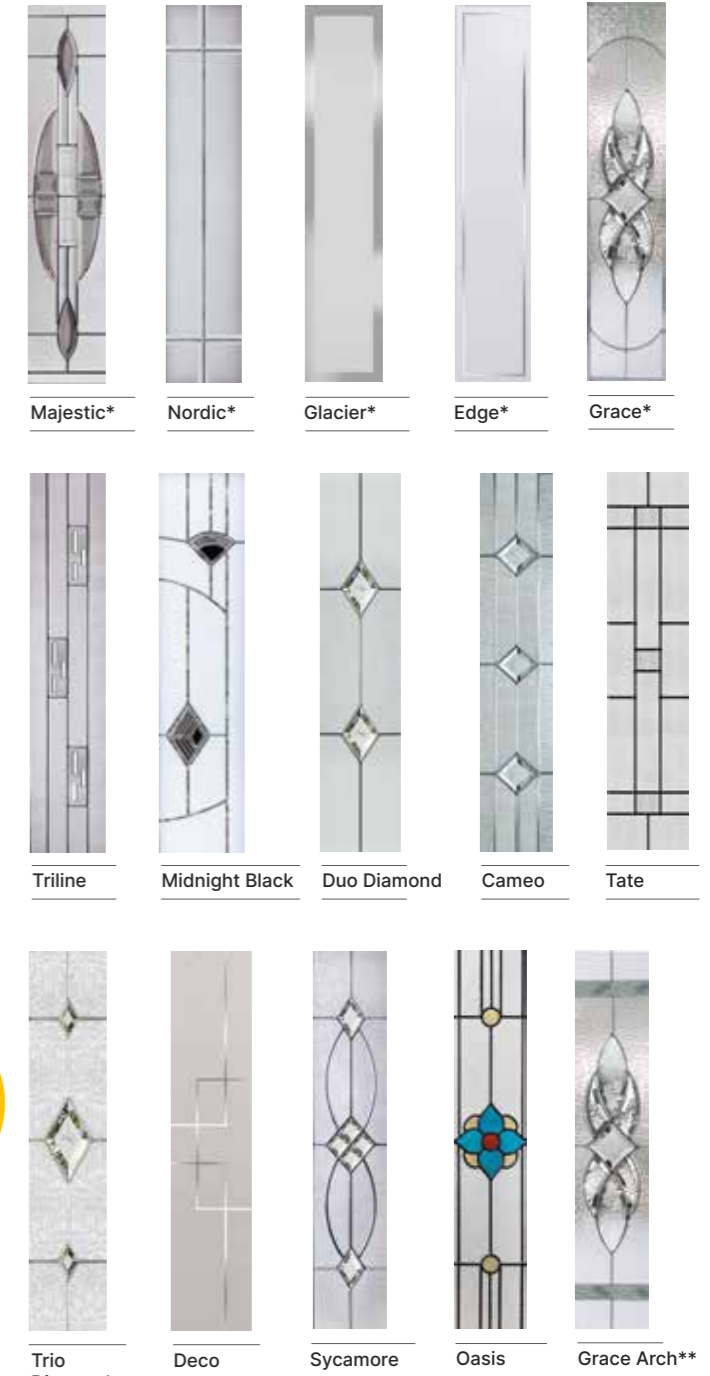

- Majestic*
- Nordic*
- Glacier*
- Edge*
- Grace*
- Triline
- Midnight Black
- Duo Diamond
- Cameo
- Tate
- Trio Diamond
- Deco
- Sycamore
- Oasis
- Grace Arch**

* Only available with Carnoustie door style
** Only available with Penina and Birkdale door styles

Choose from either the patterned glazing options
or a Pilkington obscured glass design (Page 37)