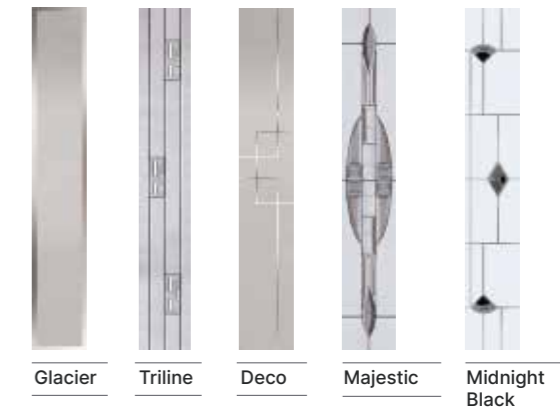

Choose from either the patterned glazing options below or a Pilkington obscured glass design. (Page 37)

Augusta & Augusta Long

Hinge side or central glazing available

Augusta
Shown In Agate Grey with Deco Glazing

Augusta Long
Shown In Anthracite Grey with Glacier Glazing

With its simple slim glazed panel and parallel pull handle, the Augusta has a clean modern style

Augusta Long (Shadow)
Triline Glazing

Augusta (Cotswold)
Majestic Glazing

Available for Augusta

Available for Augusta Long

Choose from either the patterned glazing options or a Pilkington obscured glass design. (Page 37)

Seminole 4

Seminole 4 (Shadow)
Midnight Black Glazing

Seminole 4 (Moonshine)
Cameo Glazing