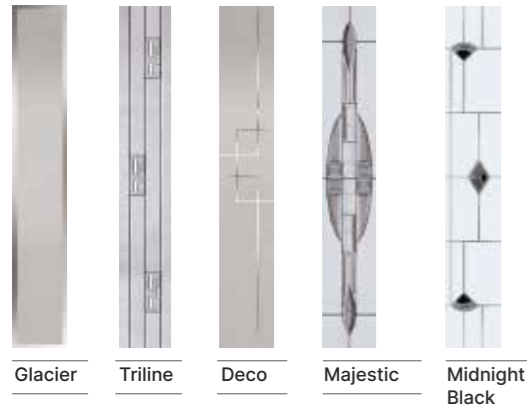

Monza II - Solid, Augusta & Augusta Long

Available for Monza II Augusta