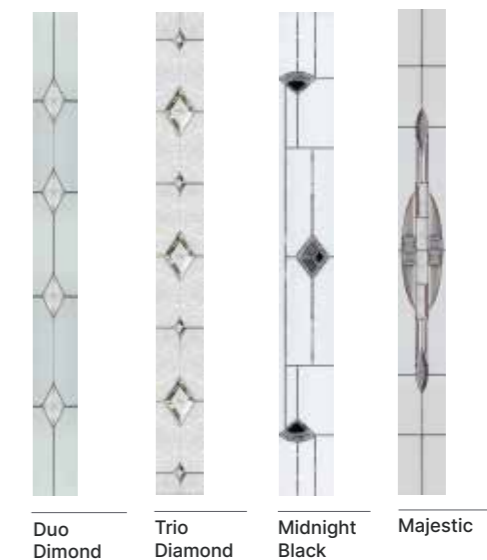

Choose from either the patterned glazing options below or a Pilkington obscured glass design. (Page 37)

Augusta & Augusta Long

Hinge side or central glazing available

Augusta
Shown In Agate Grey with Deco Glazing

Augusta Long
Shown In Anthracite Grey with Glacier Glazing

With its simple slim glazed panel and parallel pull handle, the Augusta has a clean modern style

Augusta Long (Shadow)
Triline Glazing

Augusta (Cotswold)
Majestic Glazing

Available for Augusta

Available for Augusta Long

Choose from either the patterned glazing options or a Pilkington obscured glass design. (Page 37)

Seminole 4

Seminole 4 (Shadow)
Midnight Black Glazing

Seminole 4 (Moonshine)
Cameo Glazing