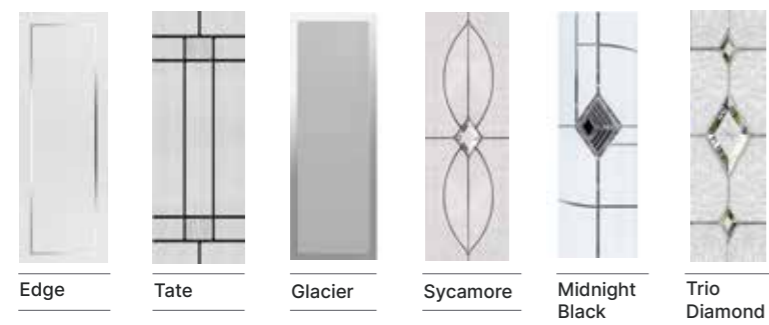

Bullion

Deco

Choose from either the patterned glazing options below or a Pilkington obscured glass design. (Page 37)

Farmhouse Belfry
Shown In Anthracite Grey with Edge Glazing

Farmhouse Sunningdale & Farmhouse Solid

For a more modern look, choose a stylish pull bar handle and matching escutcheons

Farmhouse Sunningdale

Farmhouse Sunningdale (Victory Blue) Duo Diamond Glazing

Farmhouse Solid

Farmhouse Solid (Agate Grey)

Farmhouse Sunningdale (Slate Grey) Tate Glazing

Farmhouse Sunningdale (Green) Trio Diamond Glazing

Farmhouse Sunningdale (Nimbus) Cameo Glazing

Farmhouse Sunningdale Shown In Slate Grey with Sycamore Glazing

Majestic Oasis Grace Cameo Duo Diamond

Edge Tate Glacier Sycamore Midnight Black Trio Diamond

Choose from either the patterned glazing options below or a Pilkington obscured glass design. (Page 37)

Farmhouse Solid (Rosewood)