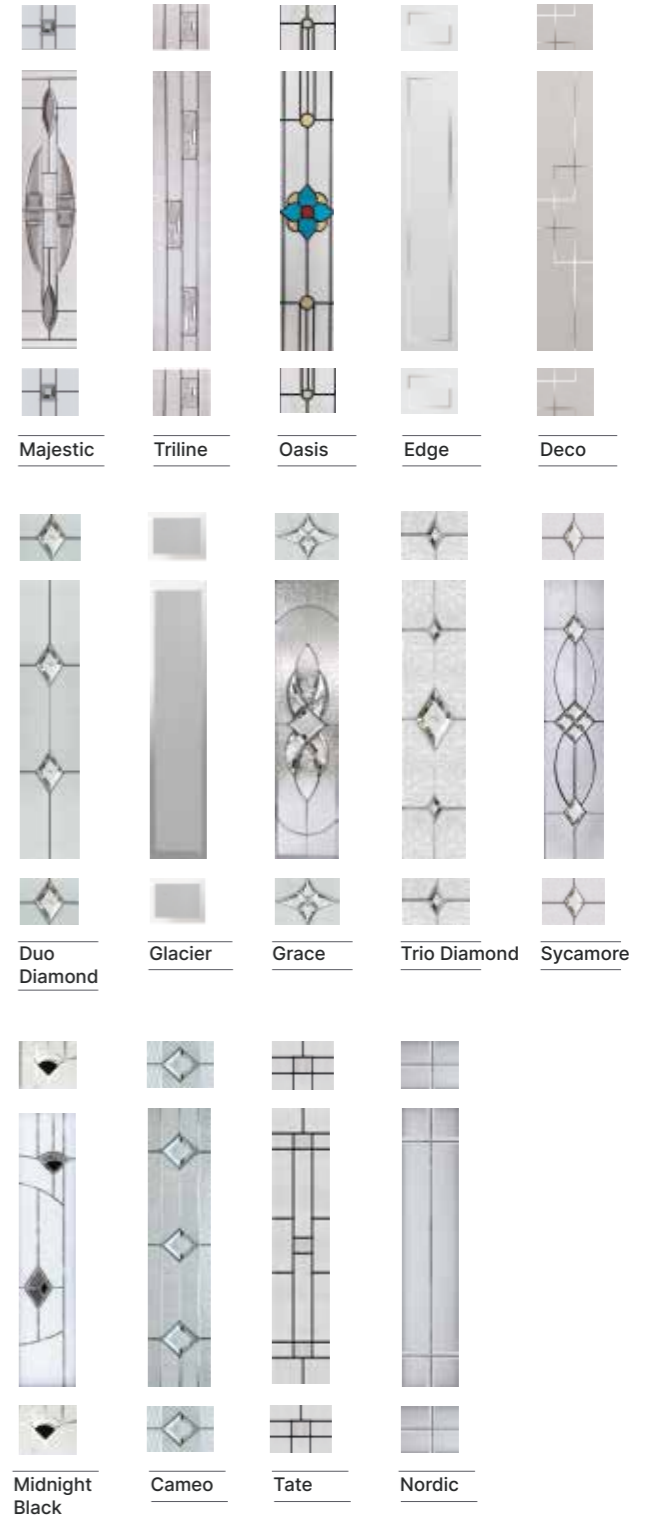

Vilamoura
Shown In Anthracite Grey with Majestic Glazing

Give your home a contemporary twist with the Vilamoura and completely transform the look of your space

Vilamoura (Bahia Blue)
Oasis Glazing

Vilamoura (Slate Grey)
Triline Glazing

Choose from either the patterned glazing options below or a Pilkington obscured glass design. (Page 37)

Augusta & Augusta Long

Hinge side or central glazing available

Augusta
Shown In Agate Grey with Deco Glazing