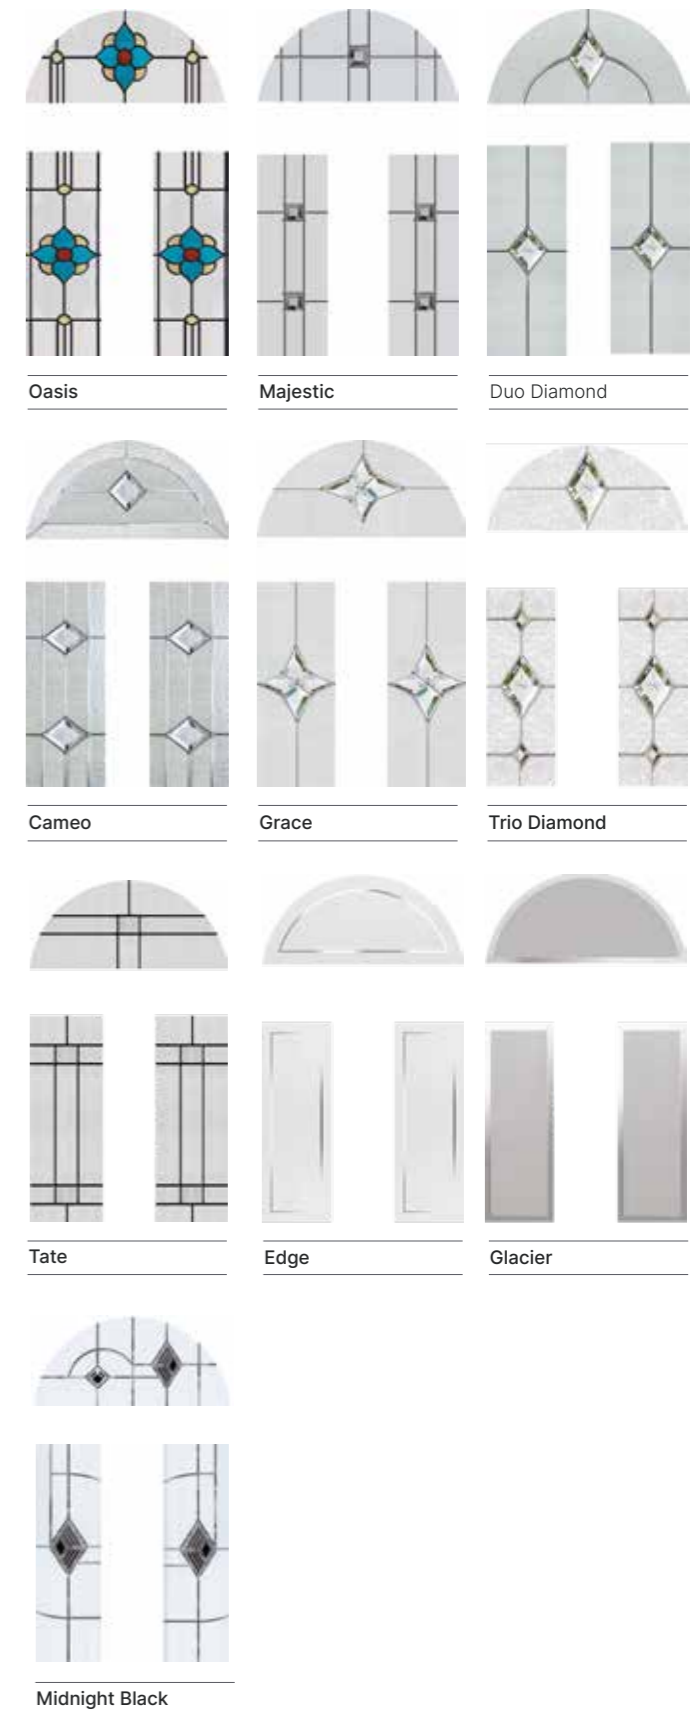

Make a Statement with Our Stunning and Stylish Riviera, Portrush & Sunburst Doors

Choose from either the patterned glazing options or a Pilkington obscured glass design (Page 37)