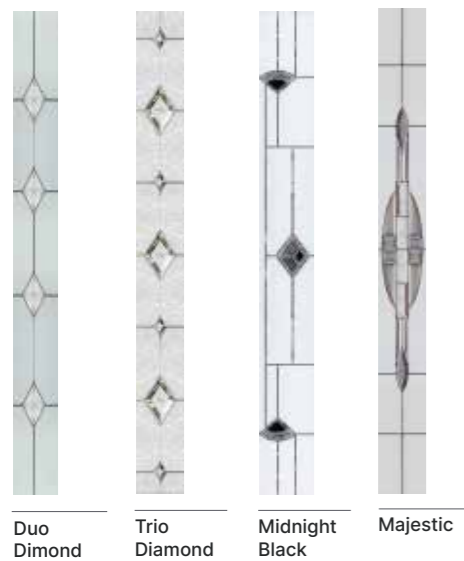

Available for Monza II Augusta Long

Monza II Solid
Shown In Anthracite Grey

Choose from either the patterned glazing options or a Pilkington obscured glass design. (Page 37)

With its contemporary linear etch detailing, the Monza II is a stunning door available as a glazed or solid option

Monza II Augusta Long