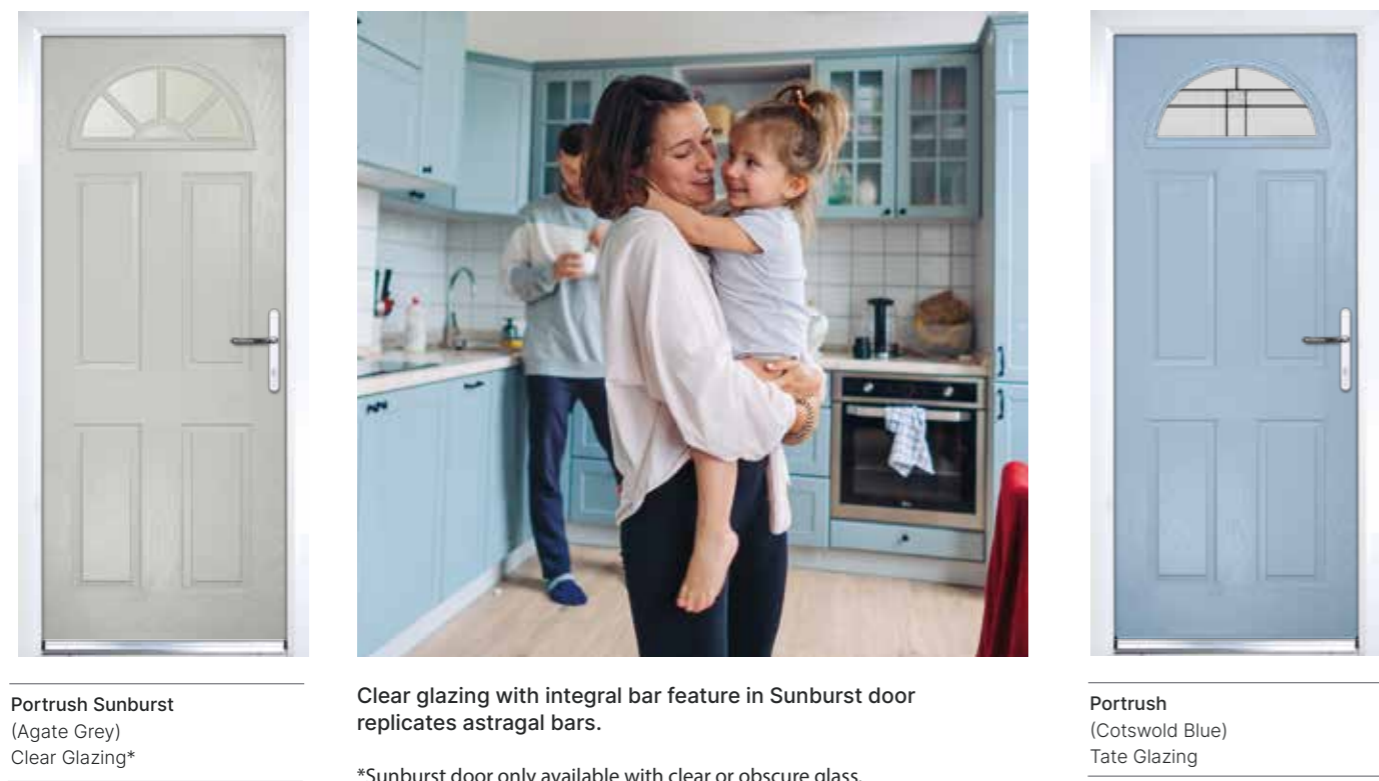

Riviera, Portrush & Sunburst