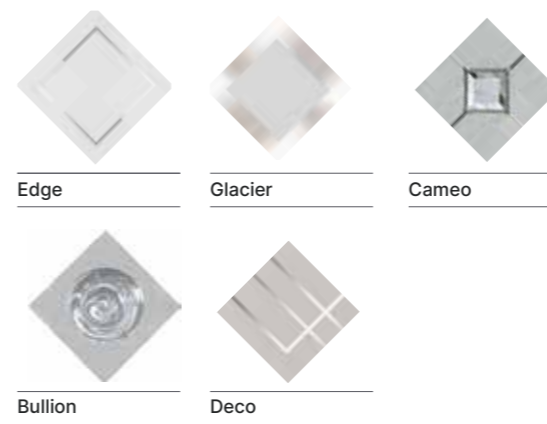

Farmhouse Belfry 3

Farmhouse Belfry 3 (Chartwell Green)
Deco Glazing

Farmhouse Belfry 3 (Cotswold Blue)
Cameo Glazing

Farmhouse Belfry (Rosewood)
Bullion Glazing

Farmhouse Belfry (Military Grey)
Deco Glazing

Opt for Heritage door furniture to achieve the look of a traditional door

Farmhouse Belfry
Cameo Glazing

Farmhouse Belfry (Sliver Grey)
Glacier Glazing

Farmhouse Belfry (Nimbus)
Edge Glazing

Edge

Glacier

Cameo

Bullion

Deco

Choose from either the patterned glazing options below or a Pilkington obscured glass design. (Page 37)

Farmhouse Belfry
Shown In Anthracite Grey with Edge Glazing

Farmhouse Sunningdale & Farmhouse Solid